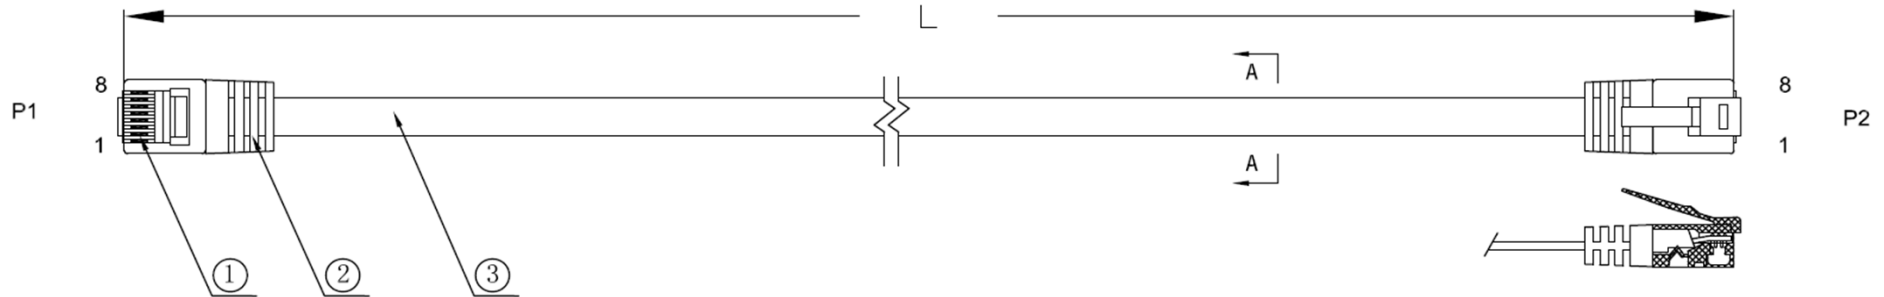

	REVISED	DR	APP

Note: (Colour Codes)

- Blue RAL 5005
- Yellow RAL 1003
- Red RAL 3020
- Green RAL 6024
- White RAL 9003
- Black RAL 9005
- Grey RAL 7044 (standard)

Kurzer RJ45 Stecker, passend für Telefone

Cable must PASS Fluke Test

Temperature -5°C | +40°C

3	Imprint	CAT 6 UTP - FLAT CABLE
2	Connectors	RJ45, 3U" gold plated PINS
1	Cable	Flat UTP CAT6 Cable 7x0,10mm BC, OD = 1.40mm x 6.05mm, Colours must be RAL
NO	PARTS	DESCRIPTION

DESCRIPTION		CAT6 UTP - FLATCABLE					
SIZE	A4			CHECKED		TOL	
UNIT	MM			APPROVED			
SCALE	NTS			HAKOM			