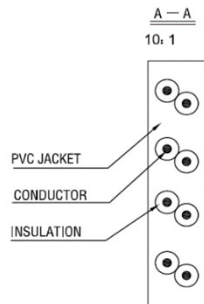

	REVISED	DR	APP

Note: (Colour Codes)

- Blue RAL 5005
- Yellow RAL 1003
- Red RAL 3020
- Green RAL 6024
- White RAL 9003
- Black RAL 9005
- Grey RAL 7044 (standard)

Kurzer RJ45 Stecker, passend für Telefone

Cable must PASS Fluke Test

Temperature -5°C | +40°C

3	Imprint	CAT 6 UTP - FLAT CABLE
2	Connectors	RJ45, 3U" gold plated PINS
1	Cable	Flat UTP CAT6 Cable 7x0,10mm BC, OD = 1.40mm x 6.05mm, Colours must be RAL
NO	PARTS	DESCRIPTION

DESCRIPTION		CAT6 UTP - FLATCABLE					
SIZE	A4			CHECKED		TOL	
UNIT	MM			APPROVED			
SCALE	NTS			HAKOM			