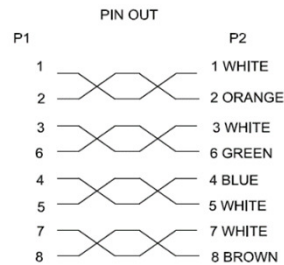

	REVISED	DR	APP

Note: (Colour Codes)

- Blue RAL 5005
- Yellow RAL 1003
- Red RAL 3020
- Green RAL 6024
- White RAL 9003
- Black RAL 9005
- Grey RAL 7044 (standard)

Kurzer RJ45 Stecker, passend für Telefone

Cable must PASS Fluke Test

Temperature -5°C | +40°C

3	Imprint	CAT 6 UTP - FLAT CABLE
2	Connectors	RJ45, 3U" gold plated PINS
1	Cable	Flat UTP CAT6 Cable 7x0,10mm BC, OD = 1.40mm x 6.05mm, Colours must be RAL
NO	PARTS	DESCRIPTION