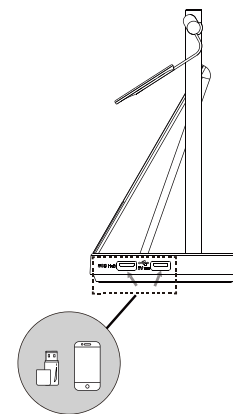

Audio (Headset)

- Microphone type: dual microphone

- Microphone sensitivity: -44.0+/-3 dBV
- Microphone frequency range: 100 Hz-10 kHz
- Speaker size: Φ 28
- Speaker sensitivity: 92.5+/-3 dB, 0.179 V
- Speaker impedance: 32+/-4.8 Ω
- Speaker max output power: 10 mW
- Speaker frequency range: 20 Hz-10 kHz
- Speaker bandwidth - talk mode: wideband
- Speaker bandwidth - music mode: super wide-band (Pending)

Audio (Base)

- Microphone type: ECM Omnidirectional microphone
- Microphone sensitivity: -38.0+/-2 dBV
- Microphone frequency range: 70 Hz-20 kHz
- Speaker size: 40mm*20.8mm
- Speaker sensitivity: 97+/-3 dB
- Speaker impedance: 4 Ω +/-15%
- Speaker max output power: 4 W
- Speaker frequency range: 160 Hz-20 kHz

Easy Call Management

- Answer/End/Reject a call
- Volume up/down
- Microphone mute
- Move the microphone boom arm up to mute, or down to unmute

Package Features

- Package contents:
  - WHB660 Base
  - WHM621 Headset or WHD622 Headset
  - Power Adapter
  - 2* 1m USB 3.0 Cable
  - Quick Start Guide
- Optional accessories:
  - Busylight BLT60
  - Wireless Charger
  - Bluetooth Dongle BT50
- WH66 Mono: Base: 398g, Headset: 80g
- WH66 Dual: Base: 398g, Headset: 127g
- N.W/CTN:
  - WH66 Mono: 10.46 kg; WH66 Dual: 10.96 kg
- Giftbox size: 255mm*204mm*135mm
- Carton Meas: 698mm*421mm*265mm

Compliance

Connection