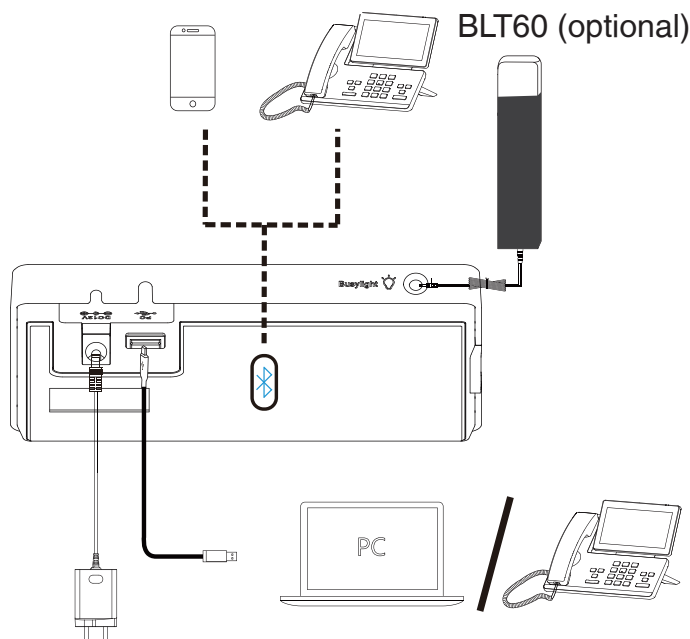

Audio (Headset)

- Microphone type: dual microphone

- Microphone sensitivity: -44.0+/-3 dBV
- Microphone frequency range: 100 Hz-10 kHz
- Speaker size: Φ 28
- Speaker sensitivity: 92.5+/-3 dB, 0.179 V
- Speaker impedance: 32+/-4.8 Ω
- Speaker max output power: 10 mW
- Speaker frequency range: 20 Hz-10 kHz
- Speaker bandwidth - talk mode: wideband
- Speaker bandwidth - music mode: super wide-band (Pending)

Audio (Base)

- Microphone type: ECM Omnidirectional microphone
- Microphone sensitivity: -38.0+/-2 dBV
- Microphone frequency range: 70 Hz-20 kHz
- Speaker size: 40mm*20.8mm
- Speaker sensitivity: 97+/-3 dB
- Speaker impedance: 4 Ω +/-15%
- Speaker max output power: 4 W
- Speaker frequency range: 160 Hz-20 kHz

Easy Call Management

- Answer/End/Reject a call
- Volume up/down
- Microphone mute
- Move the microphone boom arm up to mute, or down to unmute

Package Features

- Package contents:
  - WHB660 Base
  - WHM621 Headset or WHD622 Headset
  - Power Adapter
  - 2* 1m USB 3.0 Cable
  - Quick Start Guide
- Optional accessories:
  - Busylight BLT60
  - Wireless Charger
  - Bluetooth Dongle BT50
- WH66 Mono: Base: 398g, Headset: 80g
- WH66 Dual: Base: 398g, Headset: 127g
- N.W/CTN:
  - WH66 Mono: 10.46 kg; WH66 Dual: 10.96 kg
- Giftbox size: 255mm*204mm*135mm
- Carton Meas: 698mm*421mm*265mm

Compliance

Connection