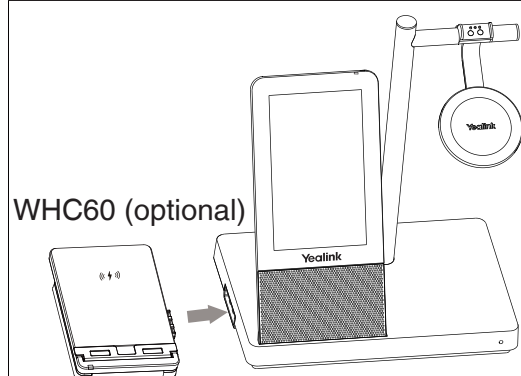

Audio (Headset)

- Microphone type: dual microphone

- Microphone sensitivity: -44.0+/-3 dBV
- Microphone frequency range: 100 Hz-10 kHz
- Speaker size: Φ 28
- Speaker sensitivity: 92.5+/-3 dB, 0.179 V
- Speaker impedance: 32+/-4.8 Ω
- Speaker max output power: 10 mW
- Speaker frequency range: 20 Hz-10 kHz
- Speaker bandwidth - talk mode: wideband
- Speaker bandwidth - music mode: super wide-band (Pending)

Audio (Base)

- Microphone type: ECM Omnidirectional microphone
- Microphone sensitivity: -38.0+/-2 dBV
- Microphone frequency range: 70 Hz-20 kHz
- Speaker size: 40mm*20.8mm
- Speaker sensitivity: 97+/-3 dB
- Speaker impedance: 4 Ω +/-15%
- Speaker max output power: 4 W
- Speaker frequency range: 160 Hz-20 kHz

Easy Call Management

- Answer/End/Reject a call
- Volume up/down
- Microphone mute
- Move the microphone boom arm up to mute, or down to unmute

Package Features

- Package contents:
  - WHB660 Base
  - WHM621 Headset or WHD622 Headset
  - Power Adapter
  - 2* 1m USB 3.0 Cable
  - Quick Start Guide
- Optional accessories:
  - Busylight BLT60
  - Wireless Charger
  - Bluetooth Dongle BT50
- WH66 Mono: Base: 398g, Headset: 80g
- WH66 Dual: Base: 398g, Headset: 127g
- N.W/CTN:
  - WH66 Mono: 10.46 kg; WH66 Dual: 10.96 kg
- Giftbox size: 255mm*204mm*135mm
- Carton Meas: 698mm*421mm*265mm

Compliance

Connection